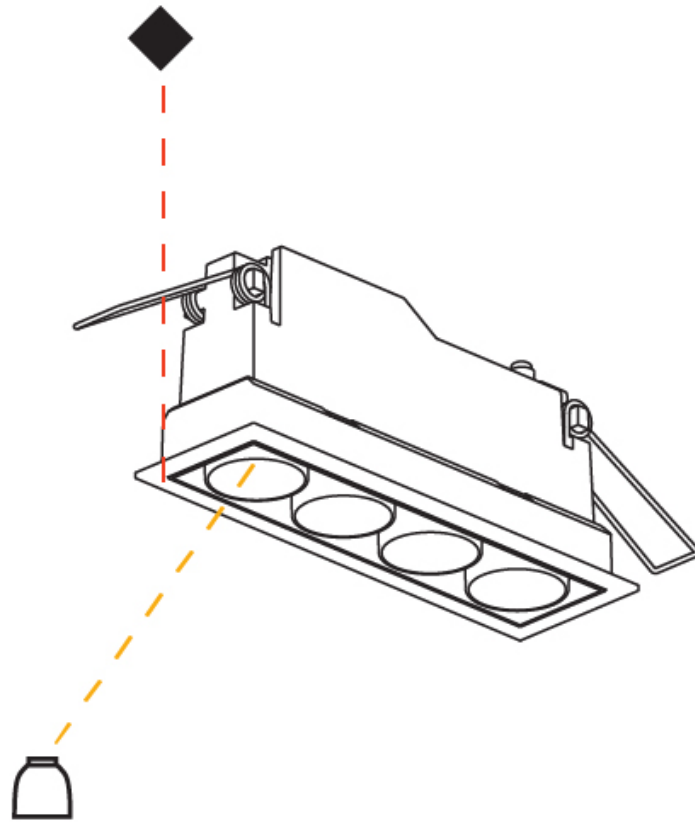

MAGIQ 4 CELL RECESSED

A35142-

PROJECT

TYPE

SPECIFIER

QUANTITY

DATE

A