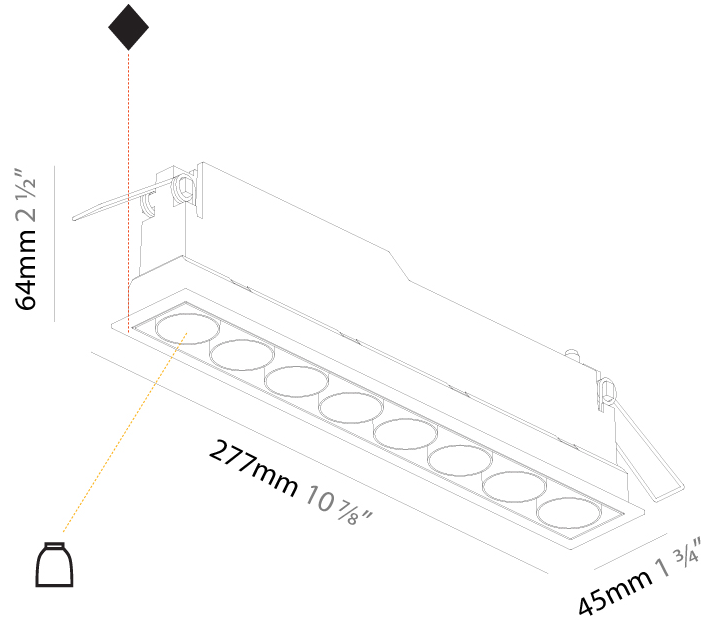

PHYSICAL

Shape: Rectangle
Length (mm): 277
Length (in): 10 ⁷/₈
Width (mm): 45
Width (in): 1 ³/₄
Height (mm): 64
Height (in): 2 ¹/₂
Ceiling Thickness (mm): 10 / 12.5 / 15 / 25 / 30
Ceiling Thickness (in): 3/8 or 1/2 or 9/16 or 1 or 1 3/16
Min. Recessing Depth (mm): 100
Min. Recessing Depth (in): 3 ¹⁵/₁₆
Light Distribution: Downlight
Weight (kg): 0.518
Weight (lbs): 1.14
Fixture Finish: SSR / BKV / CWI / CRY / HAB / UFT / ITA / RUA / FTG / MYG / LOD / PUS / FRO / FUP / KIA / POP / BLS / SPG / MEY / GOH / GUM / CHC / COM / ABZ / JAG / OBR / MOS / ROR
Holder Finish: WHI / BLK
Fixture Material: Aluminum Die Cast
Cut-out Measurements: 270mm / 10 5/8" x 38mm / 1 1/2"

ELECTRICAL

Lamp Type: LED (Zhaga Standard)
Input Wattage (W): 27
Total Output Wattage (W): 25.9
Dimming: Tri-Mode (Non-Dimming and Phase Dimming (120Vac only) and 0-10V Dimming)
Driver Included: No
Driver Location: Remote
Driver Type: Constant Current - Universal
Driver Class: Class 2
Input Voltage (V): 120 - 277
Constant Current (MA): 1050

LED

Number of LEDs: 8
Color Temperature (°K): 2700 / 3000 / 3500 / 4000
Max. Delivered Lumen (lm): MAX 1561 / 1685 / 1721 / 1756
Nominal Lumen (lm): 1760 / 1900 / 1940 / 1980
CRI: >90 CRI
Lamp Life (hrs): 50000

OPTICAL

Reflector: 8 / 14 / 34

RATINGS AND CERTIFICATIONS

Certified By: CSA Certified to UL and CSA Standards
IP rating: IP20

A

100mm
3 15/16"

5 - 30 mm
3/16" - 1 3/16"

270mm x 38mm
10 5/8" x 1 1/2"