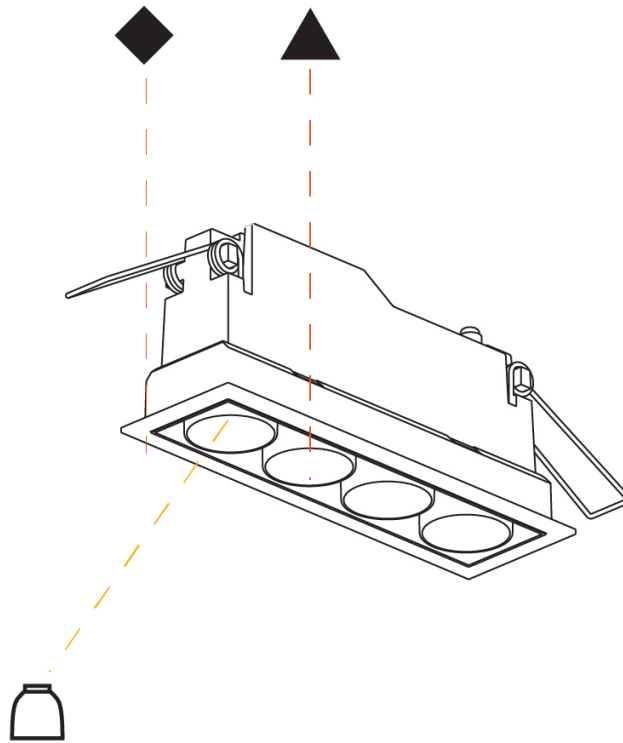

MAGIQ 4 CELL KORONA RECESSED

A35148-

PROJECT

TYPE

SPECIFIER

QUANTITY

DATE