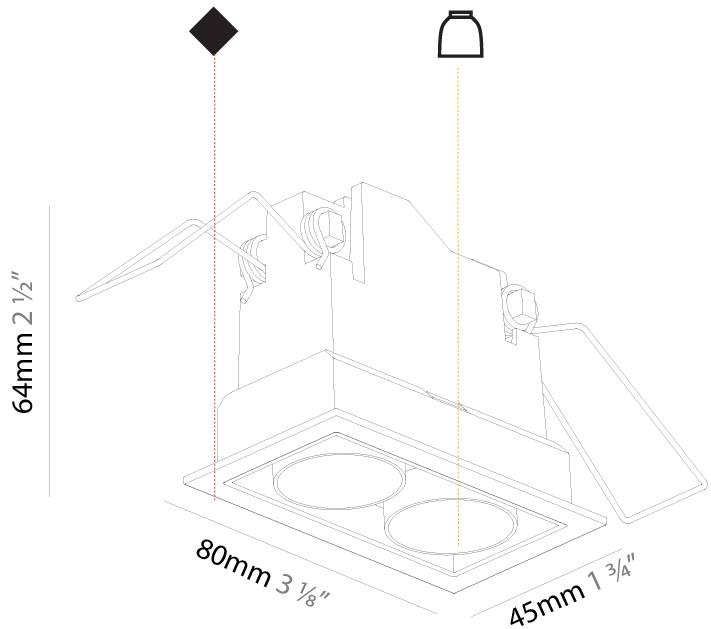

PHYSICAL

Shape: Rectangle
Length (mm): 80
Length (in): 3 1/8
Width (mm): 45
Width (in): 1 3/4
Height (mm): 64
Height (in): 2 1/2
Ceiling Thickness (mm): 10 / 12.5 / 15 / 25 / 30
Ceiling Thickness (in): 3/8 or 1/2 or 9/16 or 1 or 1 3/16
Min. Recessing Depth (mm): 100
Min. Recessing Depth (in): 3 15/16
Light Distribution: Downlight
Weight (kg): 0.145
Weight (lbs): 0.32
Fixture Finish: SSR / BKV / CWI / CRY / HAB / UFT / ITA / RUA / FTG / MYG / LOD / PUS / FRO / FUP / KIA / POP / BLS / SPG / MEY / GOH / GUM / CHC / COM / ABZ / JAG / OBR / MOS / ROR
Holder Finish: WHI / BLK
Fixture Material: Aluminum Die Cast
Cut-out Measurements: 73mm / 2 7/8" x 38mm / 1 1/2"

ELECTRICAL

Lamp Type: LED (Zhaga Standard)
Input Wattage (W): 7.7
Total Output Wattage (W): 6.6
Dimming: Tri-Mode (Non-Dimming and Phase Dimming (120Vac only) and 0-10V Dimming)
Driver Included: No
Driver Location: Remote
Driver Type: Constant Current - Universal
Driver Class: Class 2
Input Voltage (V): 120 - 277
Constant Current (MA): 1050

LED

Number of LEDs: 2
Color Temperature (°K): 2700 / 3000 / 3500 / 4000
Max. Delivered Lumen (lm): 390 / 410 / 421 / 430
Nominal Lumen (lm): 440 / 465 / 470 / 480
CRI: >90 CRI
Lamp Life (hrs): 50000

OPTICAL

Reflector°: 8 / 18 / 34

RATINGS AND CERTIFICATIONS

Certified By: CSA Certified to UL and CSA Standards
IP rating: IP20