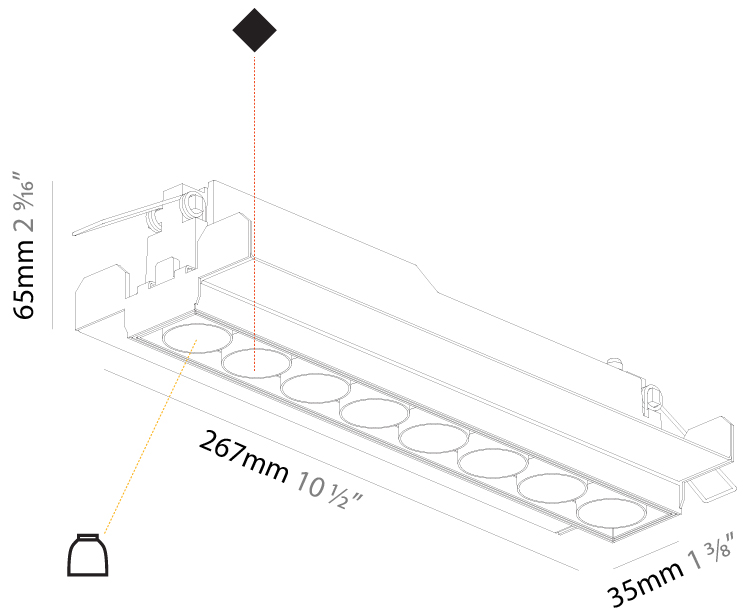

PHYSICAL

Shape: Rectangle
Length (mm): 267
Length (in): 10 1/2
Width (mm): 35
Width (in): 1 3/8
Height (mm): 65
Height (in): 2 9/16
Ceiling Thickness (mm): 12.5
Ceiling Thickness (in): 1/2
Min. Recessing Depth (mm): 100
Min. Recessing Depth (in): 3 15/16
Light Distribution: Downlight
Weight (kg): 0.737
Weight (lbs): 1.61

Fixture Finish: SSR / BKV / CWI / CRY / HAB / UFT / ITA / RUA / FTG / MYG / LOD / PUS / FRO / FUP / KIA / POP / BLS / SPG / MEY / GOH / GUM / CHC / COM / ABZ / JAG / OBR / MOS / ROR

Holder Finish: WHI / BLK

Fixture Material: Aluminum Die Cast

Cut-out Measurements: 273mm / 10 3/4" x 42mm / 1 5/8"

Upon Request: Unique Ceiling Thickness

ELECTRICAL

Lamp Type: LED (Zhaga Standard)
Input Wattage (W): 27
Total Output Wattage (W): 25.9
Dimming: Tri-Mode (Non-Dimming and Phase Dimming (120Vac only) and 0-10V Dimming)
Driver Included: No
Driver Location: Remote
Driver Type: Constant Current - Universal
Driver Class: Class 2
Input Voltage (V): 120 - 277
Constant Current (MA): 1050

LED

Number of LEDs: 8
Color Temperature (°K): 2700 / 3000 / 3500 / 4000
Max. Delivered Lumen (lm): MAX. 1561 / 1685 / 1721 / 1756
Nominal Lumen (lm): MAX. 1760 / 1900 / 1940 / 1980
CRI: >90 CRI
Lamp Life (hrs): 50000
Upon Request: Special Color Temperature

OPTICAL

Reflector*: 8 / 14 / 34
Upon Request: Special Beam Angles

RATINGS AND CERTIFICATIONS

Certified By: CSA Certified to UL and CSA Standards

100mm
3 15/16"

12 1/2 mm
1/2"

272mm x 42mm
10 11/16" x 1 5/8"