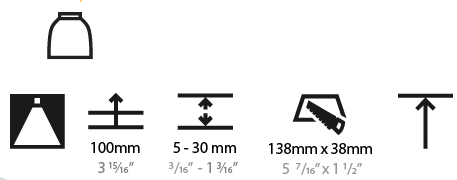

PHYSICAL

Shape: Rectangle
Length (mm): 145
Length (in): 5 ¹¹/₁₆
Width (mm): 45
Width (in): 1 ³/₄
Height (mm): 64
Height (in): 2 ¹/₂
Ceiling Thickness (mm): 10 / 12.5 / 15 / 25 / 30
Ceiling Thickness (in): 3/8 or 1/2 or 9/16 or 1 or 1 3/16
Min. Recessing Depth (mm): 100
Min. Recessing Depth (in): 3 ¹⁵/₁₆
Light Distribution: Downlight
Weight (kg): 0.265
Weight (lbs): 0.58
Fixture Finish: SSR / BKV / CWI / CRY / HAB / UFT / ITA / RUA / FTG / MYG / LOD / PUS / FRO / FUP / KIA / POP / BLS / SPG / MEY / GOH / GUM / CHC / COM / ABZ / JAG / OBR / MOS / ROR
Holder Finish: WHI / BLK
Fixture Material: Aluminum Die Cast
Cut-out Measurements: 138mm / 5 7/16" x 38mm / 1 1/2"

ELECTRICAL

Lamp Type: LED (Zhaga Standard)
Input Wattage (W): 14.3
Total Output Wattage (W): 13.3
Dimming: Tri-Mode (Non-Dimming and Phase Dimming (120Vac only) and 0-10V Dimming)
Driver Included: No
Driver Location: Remote
Driver Type: Constant Current - Universal
Driver Class: Class 2
Input Voltage (V): 120 - 277
Constant Current (MA): 1050
Upon Request: Lutron

LED

Number of LEDs: 4
Color Temperature (°K): 2700 / 3000 / 3500 / 4000
Max. Delivered Lumen (lm): Max 781 / 843 / 860 / 878
Nominal Lumen (lm): 880 / 954 / 970 / 990
CRI: >90 CRI
Lamp Life (hrs): 50000

OPTICAL

Reflector°: 8 / 14 / 34

RATINGS AND CERTIFICATIONS

Certified By: CSA Certified to UL and CSA Standards
IP rating: IP20