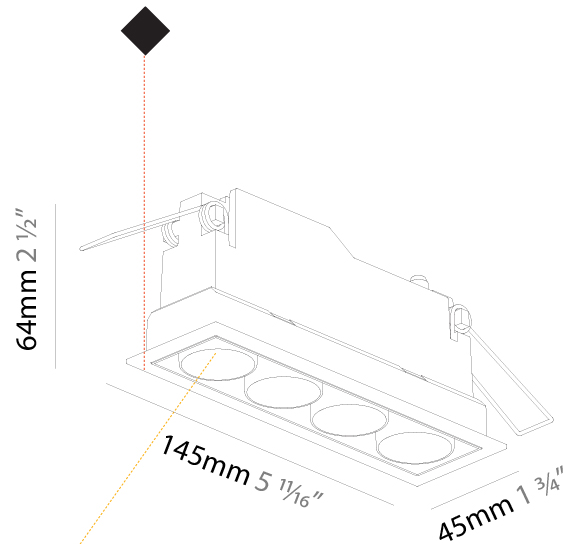

PHYSICAL

Shape: Rectangle
Length (mm): 145
Length (in): 5 ¹¹/₁₆
Width (mm): 45
Width (in): 1 ³/₄
Height (mm): 64
Height (in): 2 ¹/₂
Ceiling Thickness (mm): 10 / 12.5 / 15 / 25 / 30
Ceiling Thickness (in): 3/8 or 1/2 or 9/16 or 1 or 1 3/16
Min. Recessing Depth (mm): 100
Min. Recessing Depth (in): 3 ¹⁵/₁₆
Light Distribution: Downlight
Weight (kg): 0.265
Weight (lbs): 0.58
Fixture Finish: SSR / BKV / CWI / CRY / HAB / UFT / ITA / RUA / FTG / MYG / LOD / PUS / FRO / FUP / KIA / POP / BLS / SPG / MEY / GOH / GUM / CHC / COM / ABZ / JAG / OBR / MOS / ROR
Holder Finish: WHI / BLK
Fixture Material: Aluminum Die Cast
Cut-out Measurements: 138mm / 5 7/16" x 38mm / 1 1/2"

ELECTRICAL

Lamp Type: LED (Zhaga Standard)
Input Wattage (W): 14.3
Total Output Wattage (W): 13.3
Dimming: Tri-Mode (Non-Dimming and Phase Dimming (120Vac only) and 0-10V Dimming)
Driver Included: No
Driver Location: Remote
Driver Type: Constant Current - Universal
Driver Class: Class 2
Input Voltage (V): 120 - 277
Constant Current (MA): 1050
Upon Request: Lutron

LED

Number of LEDs: 4
Color Temperature (°K): 2700 / 3000 / 3500 / 4000
Max. Delivered Lumen (lm): Max 781 / 843 / 860 / 878
Nominal Lumen (lm): 880 / 954 / 970 / 990
CRI: >90 CRI
Lamp Life (hrs): 50000

OPTICAL

Reflector°: 8 / 14 / 34

RATINGS AND CERTIFICATIONS

Certified By: CSA Certified to UL and CSA Standards
IP rating: IP20